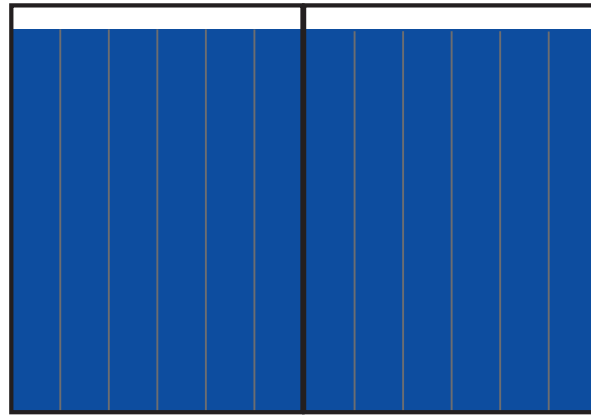

BASE 12.8 x 34 CMS
1/2 PLANA VER.

BASE 17.21 x 13 CMS
1/4 PLANA HOR.

BASE 12.8 x 17 CMS
1/4 PLANA VER.

BASE 12.8 x 8 CMS
1/8 PLANA HOR.

BASE 8.39 x 17 CMS
1/8 PLANA VER.

BASE 26 x 5 CMS
CINTILLO HOR.

BASE 3.98 x 34 CMS
CINTILLO VER.