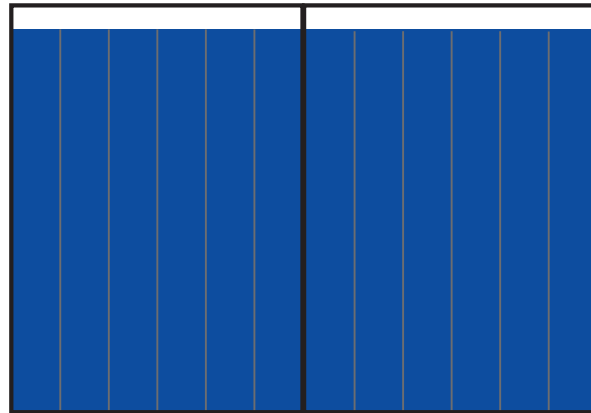

BASE 54 x 34 CMS
CENTRALES

TAMAÑOS	B/N	COLOR
1/8 PLANA HOR.	$716.80	$967.68
1/8 PLANA VER.	$998.41	$1,347.85
CINTILLO HOR.	$910.00	$1,228.50
CINTILLO VER.	$947.24	$1,278.77
CENTRALES	$12,852.00	$17,350.20

CMSxCMS

$7.00

$9.45

PRECIOS MÁS I.V.A.