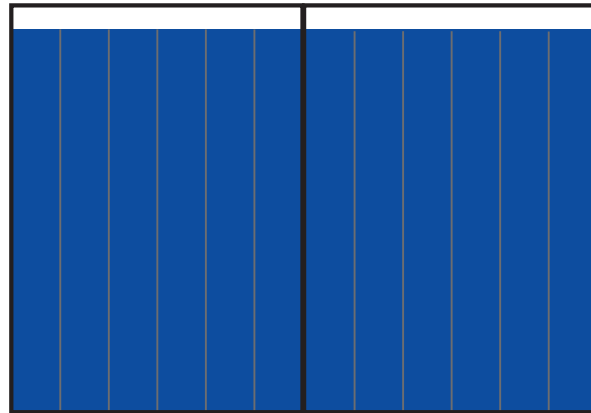

BASE 12.8 x 34 CMS
1/2 PLANA VER.

BASE 17.21 x 13 CMS
1/4 PLANA HOR.

BASE 12.8 x 17 CMS
1/4 PLANA VER.

El Sol de la Laguna

TARIFA COMERCIAL
IMPRESO

BASE 12.8 x 8 CMS
1/8 PLANA HOR.

BASE 8.39 x 17 CMS
1/8 PLANA VER.

BASE 26 x 5 CMS
CINTILLO HOR.

BASE 3.98 x 34 CMS
CINTILLO VER.

BASE 54 x 34 CMS
CENTRALES

TAMAÑOS	B/N	COLOR
1/8 PLANA HOR.	\$2,847.74	\$3,986.84
1/8 PLANA VER.	\$3,966.54	\$5,553.16
CINTILLO HOR.	\$3,615.30	\$5,061.42
CINTILLO VER.	\$3,763.25	\$5,268.55
CENTRALES	\$51,059.16	\$71,482.82