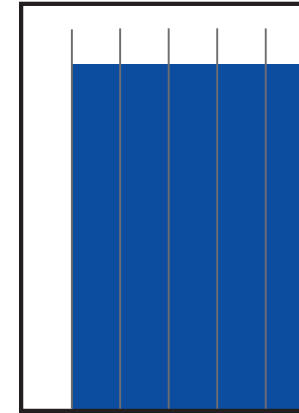

El Sol de la Laguna

TAMAÑOS	B/N	COLOR
PLANA	\$24,584.04	\$34,417.66
ROBAPLANA	\$17,436.31	\$24,410.84
ROBAPLANA JR.	\$12,922.47	\$18,091.46
1/2 PLANA HOR.	\$12,292.02	\$17,208.83
1/2 PLANA VER.	\$12,102.91	\$16,944.08
1/4 PLANA HOR.	\$6,221.93	\$8,710.70
1/4 PLANA VER.	\$6,051.46	\$8,472.04

PRECIOS MÁS I.V.A.

CMSxCMS

\$27.81

\$38.93

BASE 26 x 34 CMS
PLANA

BASE 21.62 x 29 CMS
ROBAPLANA

BASE 17.21 x 27 CMS
ROBAPLANA JR.

BASE 26 x 17 CMS
1/2 PLANA HOR.