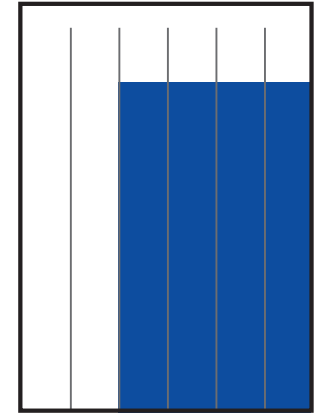

# El Sol de Sinaloa

TAMAÑOS	B/N	COLOR
PLANA	\$25,636.00	\$32,045.00
ROBAPLANA	\$18,182.42	\$22,728.03
ROBAPLANA JR.	\$13,475.43	\$16,844.29
1/2 PLANA HOR.	\$12,818.00	\$16,022.50
1/2 PLANA VER.	\$12,620.80	\$15,776.00
1/4 PLANA HOR.	\$6,488.17	\$8,110.21
1/4 PLANA VER.	\$6,310.40	\$7,888.00

PRECIOS MÁS I.V.A.

CMSxCMS

\$29.00

\$36.25

BASE 26 x 34 CMS  
PLANA

BASE 21.62 x 29 CMS  
ROBAPLANA

BASE 17.21 x 27 CMS  
ROBAPLANA JR.

BASE 26 x 17 CMS  
1/2 PLANA HOR.