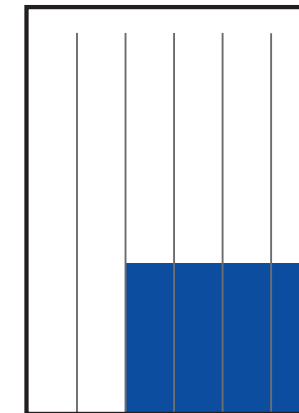

BASE 17.21 x 13 CMS
1/4 PLANA HOR.