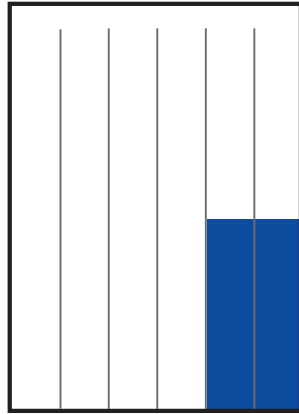

BASE 8.39 x 17 CMS
1/8 PLANA VER.