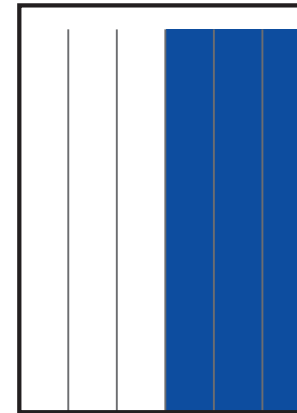

# El Sol de Sinaloa

TAMAÑOS	B/N	COLOR
PLANA	\$25,636.00	\$32,045.00
ROBAPLANA	\$18,182.42	\$22,728.03
ROBAPLANA JR.	\$13,475.43	\$16,844.29
1/2 PLANA HOR.	\$12,818.00	\$16,022.50
1/2 PLANA VER.	\$12,620.80	\$15,776.00
1/4 PLANA HOR.	\$6,488.17	\$8,110.21
1/4 PLANA VER.	\$6,310.40	\$7,888.00

PRECIOS MÁS I.V.A.

CMSxCMS

\$29.00

\$36.25

BASE 26 x 34 CMS  
PLANA

BASE 21.62 x 29 CMS  
ROBAPLANA

BASE 17.21 x 27 CMS  
ROBAPLANA JR.

BASE 26 x 17 CMS  
1/2 PLANA HOR.