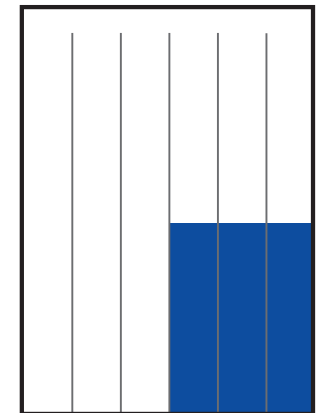

BASE 12.8 x 17 CMS
1/4 PLANA VER.