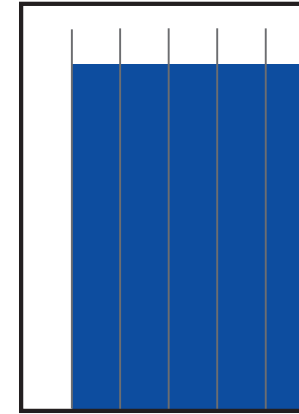

# El Sol de Sinaloa

TAMAÑOS	B/N	COLOR
PLANA	\$25,636.00	\$32,045.00
ROBAPLANA	\$18,182.42	\$22,728.03
ROBAPLANA JR.	\$13,475.43	\$16,844.29
1/2 PLANA HOR.	\$12,818.00	\$16,022.50
1/2 PLANA VER.	\$12,620.80	\$15,776.00
1/4 PLANA HOR.	\$6,488.17	\$8,110.21
1/4 PLANA VER.	\$6,310.40	\$7,888.00

PRECIOS MÁS I.V.A.

CMSxCMS

\$29.00

\$36.25

BASE 26 x 34 CMS  
PLANA

BASE 21.62 x 29 CMS  
ROBAPLANA

BASE 17.21 x 27 CMS  
ROBAPLANA JR.

BASE 26 x 17 CMS  
1/2 PLANA HOR.