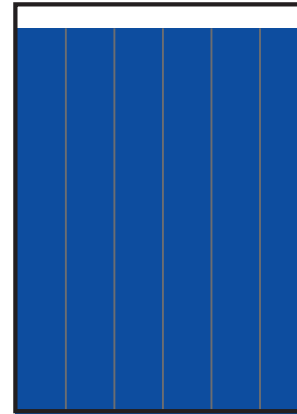

# El Sol de Sinaloa

TAMAÑOS	B/N	COLOR
PLANA	\$25,636.00	\$32,045.00
ROBAPLANA	\$18,182.42	\$22,728.03
ROBAPLANA JR.	\$13,475.43	\$16,844.29
1/2 PLANA HOR.	\$12,818.00	\$16,022.50
1/2 PLANA VER.	\$12,620.80	\$15,776.00
1/4 PLANA HOR.	\$6,488.17	\$8,110.21
1/4 PLANA VER.	\$6,310.40	\$7,888.00

PRECIOS MÁS I.V.A.

CMSxCMS

\$29.00

\$36.25

BASE 26 x 34 CMS  
PLANA

BASE 21.62 x 29 CMS  
ROBAPLANA

BASE 17.21 x 27 CMS  
ROBAPLANA JR.

BASE 26 x 17 CMS  
1/2 PLANA HOR.