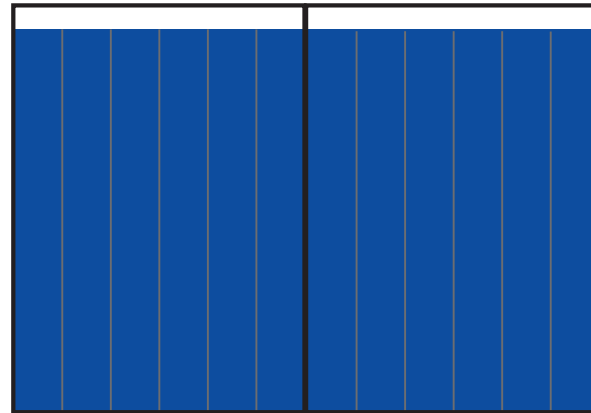

BASE 54 x 34 CMS
CENTRALES

TAMAÑOS	B/N	COLOR
1/8 PLANA HOR.	$ 3,128.32	$ 4,379.65
1/8 PLANA VER.	$ 4,357.35	$ 6,100.29
CINTILLO HOR.	$ 3,971.50	$ 5,560.10
CINTILLO VER.	$ 4,134.03	$ 5,787.64
CENTRALES	$ 56,089.80	$ 78,525.72

PRECIOS MÁS I.V.A.

CMSxCMS

$ 30.55

$ 42.77