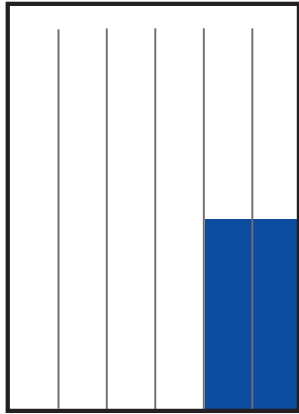

TAMAÑOS	B/N	COLOR
PLANA	\$22,984.00	\$36,774.40
ROBAPLANA	\$16,301.48	\$26,082.37
ROBAPLANA JR.	\$12,081.42	\$19,330.27
1/2 PLANA HOR.	\$11,492.00	\$18,387.20
1/2 PLANA VER.	\$11,315.20	\$18,104.32
1/4 PLANA HOR.	\$5,816.98	\$9,307.17
1/4 PLANA VER.	\$5,657.60	\$9,052.16

PRECIOS MÁS I.V.A.

CMSxCMS

\$26.00

\$41.60

BASE 26 x 34 CMS
PLANA

BASE 21.62 x 29 CMS
ROBAPLANA

BASE 17.21 x 27 CMS
ROBAPLANA JR.

BASE 26 x 17 CMS
1/2 PLANA HOR.

BASE 12.8 x 34 CMS
1/2 PLANA VER.

BASE 17.21 x 13 CMS
1/4 PLANA HOR.

BASE 12.8 x 17 CMS
1/4 PLANA VER.

BASE 12.8 x 8 CMS
1/8 PLANA HOR.

BASE 8.39 x 17 CMS
1/8 PLANA VER.

BASE 26 x 5 CMS
CINTILLO HOR.

BASE 3.98 x 34 CMS
CINTILLO VER.

BASE 54 x 34 CMS
CENTRALES

TAMAÑOS	B/N	COLOR
1/8 PLANA HOR.	\$2,662.40	\$4,259.84
1/8 PLANA VER.	\$3,708.38	\$5,933.41
CINTILLO HOR.	\$3,380.00	\$5,408.00
CINTILLO VER.	\$3,518.32	\$5,629.31
CENTRALES	\$47,736.00	\$76,377.60