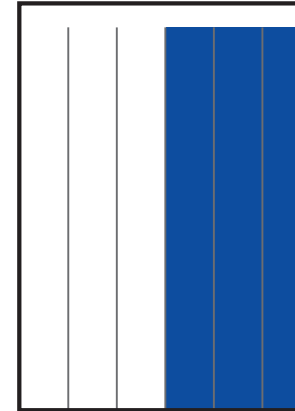

TAMAÑOS	B/N	COLOR
PLANA	\$22,984.00	\$36,774.40
ROBAPLANA	\$16,301.48	\$26,082.37
ROBAPLANA JR.	\$12,081.42	\$19,330.27
1/2 PLANA HOR.	\$11,492.00	\$18,387.20
1/2 PLANA VER.	\$11,315.20	\$18,104.32
1/4 PLANA HOR.	\$5,816.98	\$9,307.17
1/4 PLANA VER.	\$5,657.60	\$9,052.16

PRECIOS MÁS I.V.A.

CMSxCMS

\$26.00

\$41.60

BASE 26 x 34 CMS
PLANA

BASE 21.62 x 29 CMS
ROBAPLANA

BASE 17.21 x 27 CMS
ROBAPLANA JR.

BASE 26 x 17 CMS
1/2 PLANA HOR.

BASE 12.8 x 34 CMS
1/2 PLANA VER.

BASE 17.21 x 13 CMS
1/4 PLANA HOR.

BASE 12.8 x 17 CMS
1/4 PLANA VER.

BASE 12.8 x 8 CMS
1/8 PLANA HOR.

BASE 8.39 x 17 CMS
1/8 PLANA VER.

BASE 26 x 5 CMS
CINTILLO HOR.

BASE 3.98 x 34 CMS
CINTILLO VER.