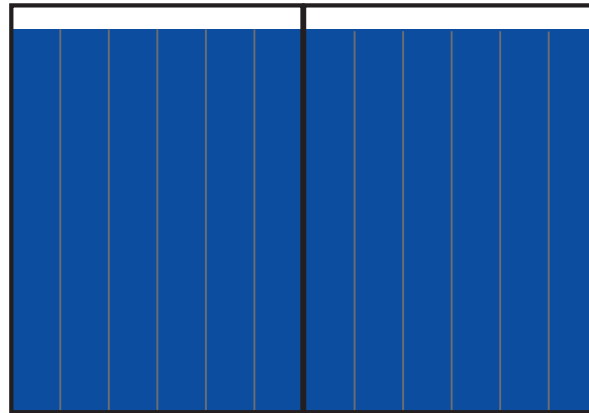

BASE 12.8 x 34 CMS
1/2 PLANA VER.

BASE 17.21 x 13 CMS
1/4 PLANA HOR.

BASE 12.8 x 17 CMS
1/4 PLANA VER.

BASE 12.8 x 8 CMS
1/8 PLANA HOR.

BASE 8.39 x 17 CMS
1/8 PLANA VER.

BASE 26 x 5 CMS
CINTILLO HOR.

BASE 3.98 x 34 CMS
CINTILLO VER.

BASE 54 x 34 CMS
CENTRALES

TAMAÑOS	B/N	COLOR
1/8 PLANA HOR.	\$2,662.40	\$4,259.84
1/8 PLANA VER.	\$3,708.38	\$5,933.41
CINTILLO HOR.	\$3,380.00	\$5,408.00
CINTILLO VER.	\$3,518.32	\$5,629.31
CENTRALES	\$47,736.00	\$76,377.60