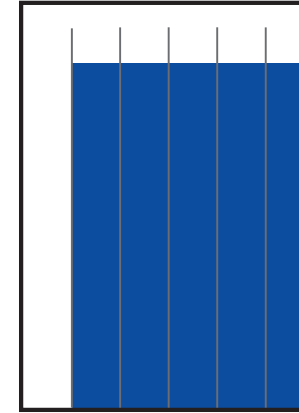

TAMAÑOS	B/N	COLOR
PLANA	\$22,984.00	\$36,774.40
ROBAPLANA	\$16,301.48	\$26,082.37
ROBAPLANA JR.	\$12,081.42	\$19,330.27
1/2 PLANA HOR.	\$11,492.00	\$18,387.20
1/2 PLANA VER.	\$11,315.20	\$18,104.32
1/4 PLANA HOR.	\$5,816.98	\$9,307.17
1/4 PLANA VER.	\$5,657.60	\$9,052.16

PRECIOS MÁS I.V.A.

CMSxCMS

\$26.00

\$41.60

BASE 26 x 34 CMS
PLANA

BASE 21.62 x 29 CMS
ROBAPLANA

BASE 17.21 x 27 CMS
ROBAPLANA JR.

BASE 26 x 17 CMS
1/2 PLANA HOR.

BASE 12.8 x 34 CMS
1/2 PLANA VER.

BASE 17.21 x 13 CMS
1/4 PLANA HOR.

BASE 12.8 x 17 CMS
1/4 PLANA VER.

BASE 12.8 x 8 CMS
1/8 PLANA HOR.

BASE 8.39 x 17 CMS
1/8 PLANA VER.

BASE 26 x 5 CMS
CINTILLO HOR.

BASE 3.98 x 34 CMS
CINTILLO VER.